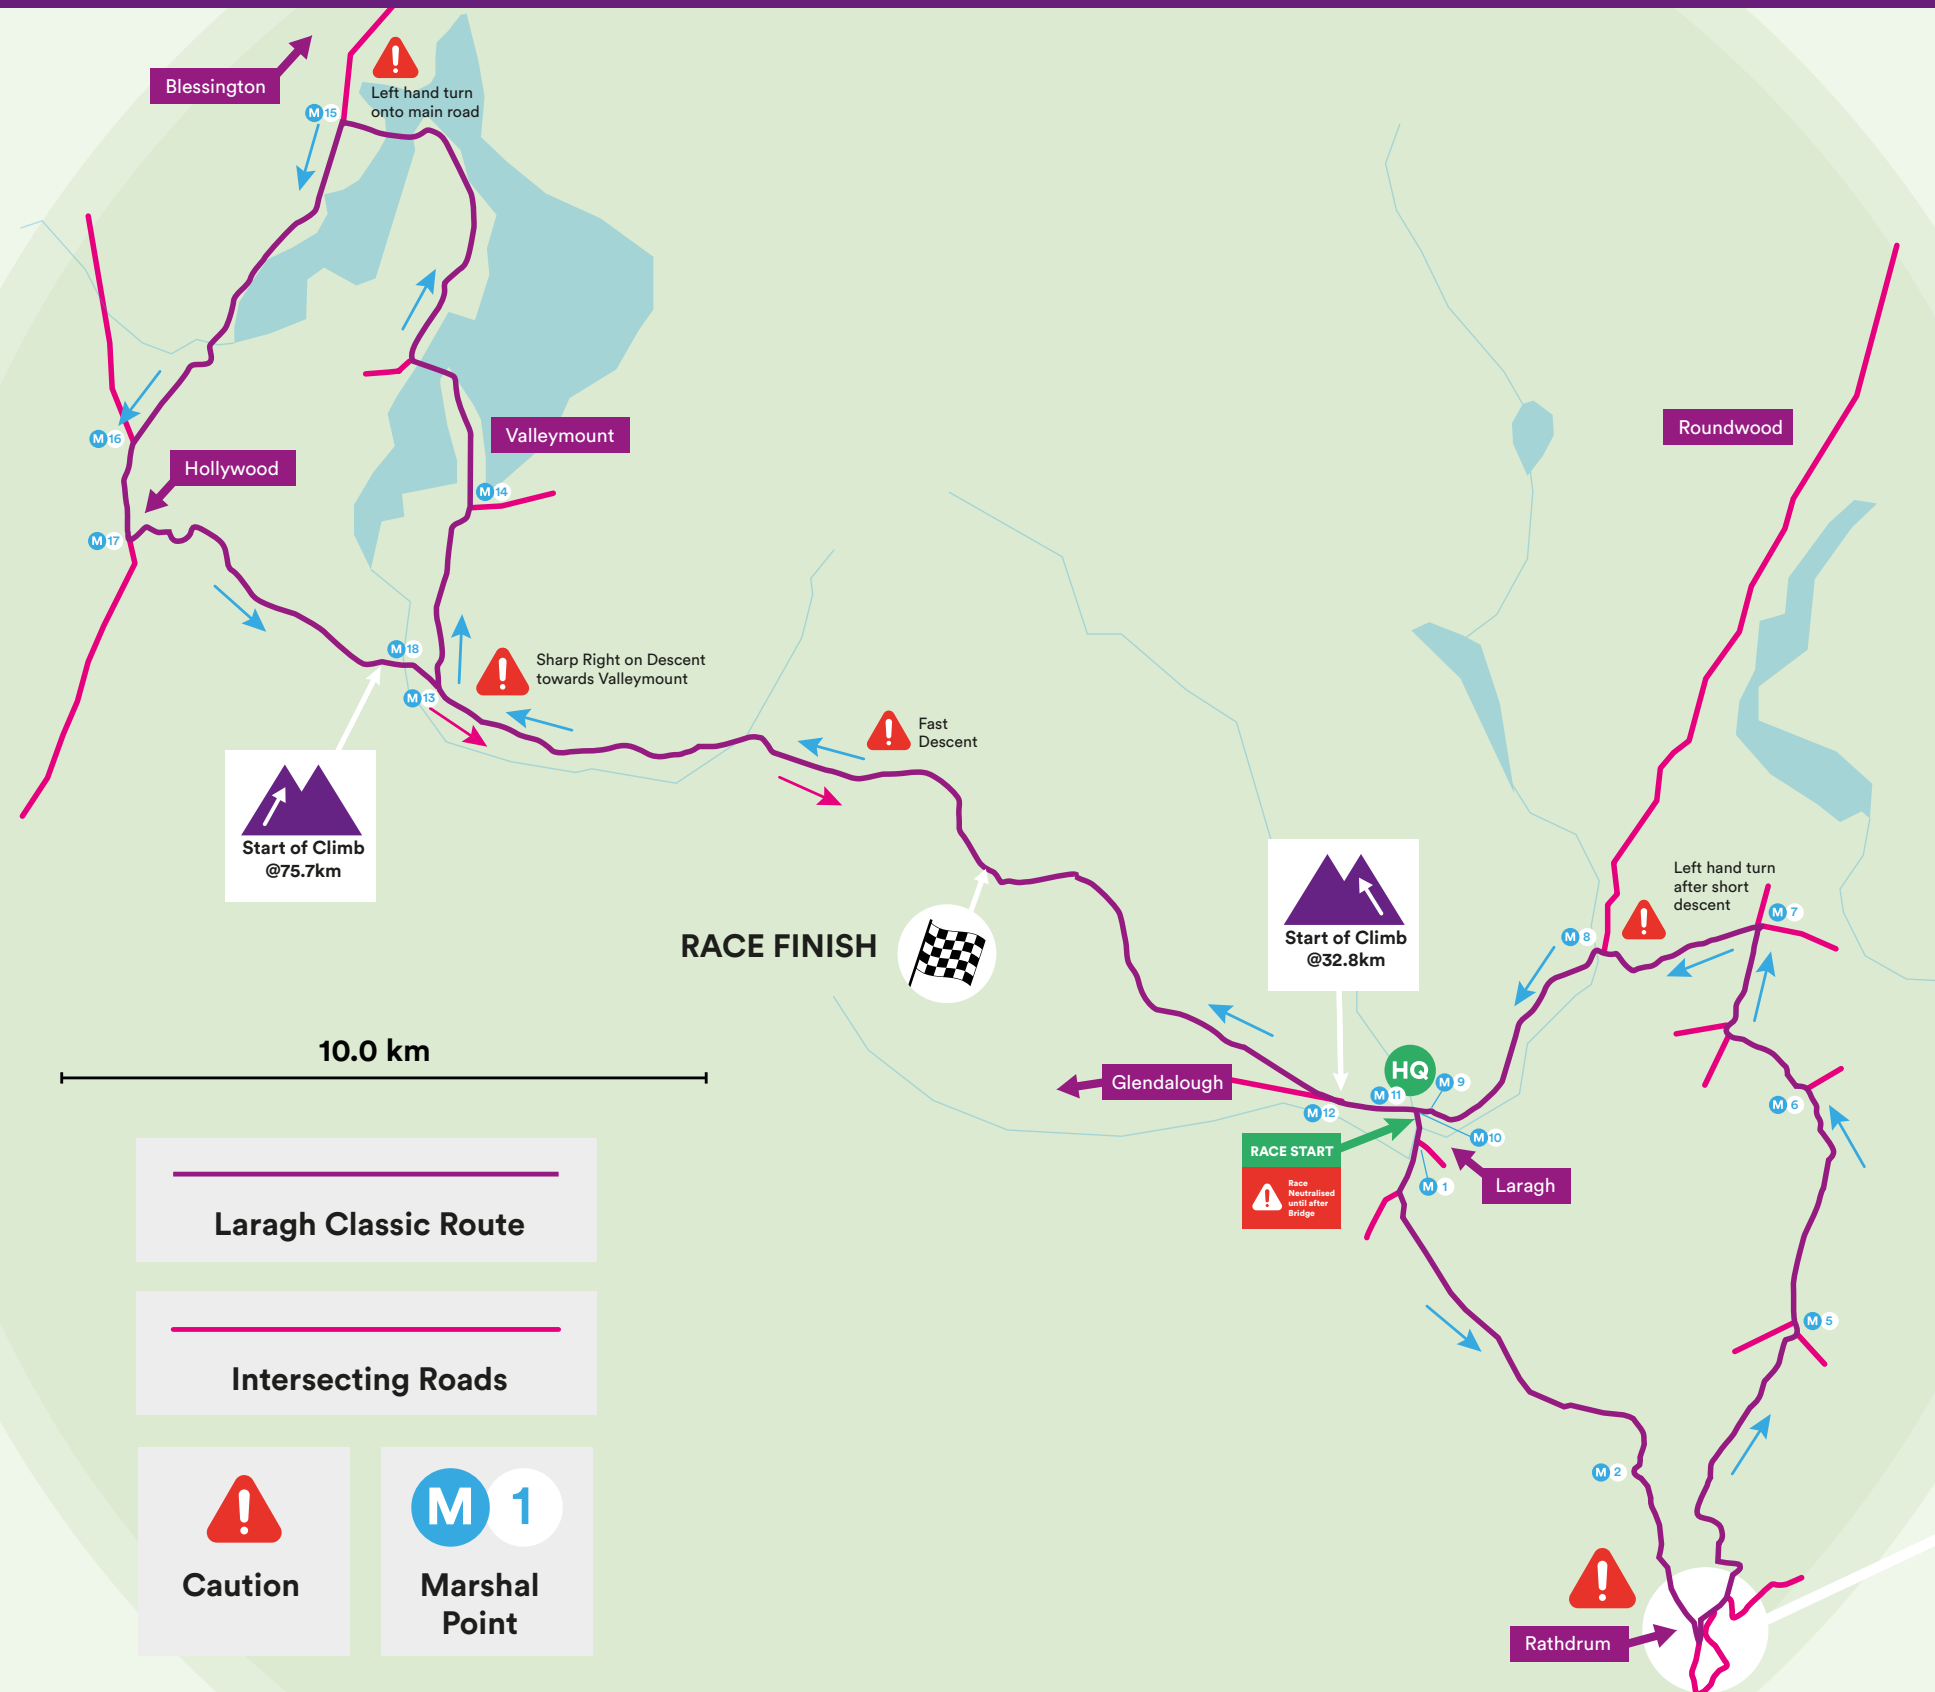

# #LARAGHCLASSIC

ST. TIERNAN'S CC

Please support our friends in Laragh Tidy Towns and don't discard gel wrappers or other rubbish on the course

KEEP WICKLOW BEAUTIFUL  
LEAVE NO TRACE

**Rathdrum Junctions**  
Sharp Left followed by Short, Steep Descent

## ROUTE MAP

Riders are reminded that the Laragh Classic takes place on Open Roads